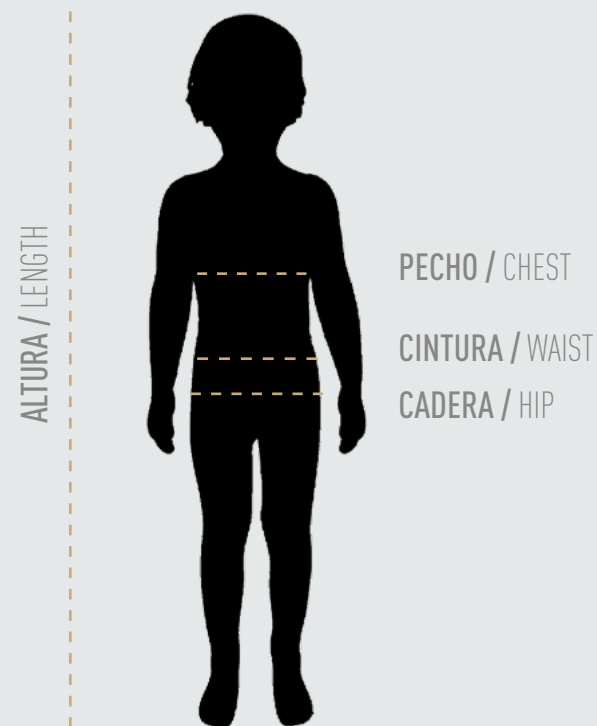

Cerdá
LIFE'S LITTLE MOMENTS

socks
2023

GUÍA TALLAS ADULTO ADULT SIZE CHART

TALLA / SIZE	XS	S	M	L	XL
EQUIVALENCIA	34	36/38	40/42	44/46	48/50
CINTURA / WAIST (CM)	70-75	75-80	80-85	85-90	90-95

CÓMO MEDIR / INSTRUCTIONS:

Las medidas de la guía de tallas se refieren a las medidas del cuerpo, no de la prenda.

The measures of the size guide refer to the body's measures, not item's.

CALCETINES SOCKS

COMPOSITION:

86% COTTON, 12% POLIAMIDA, 2% ELASTAN

	SIZE EUR	needle count	B foot length, cm	A leg length, cm	C cuff height, cm	D welt width, cm
WOMEN SIZE	35-41	168N	18	22	5	8,5
MEN SIZE	40-46	168 N	21	23	5	8,5
	tolerance		+/- 1.0	+/- 1.0	+/- 0.5	+/- 0.5