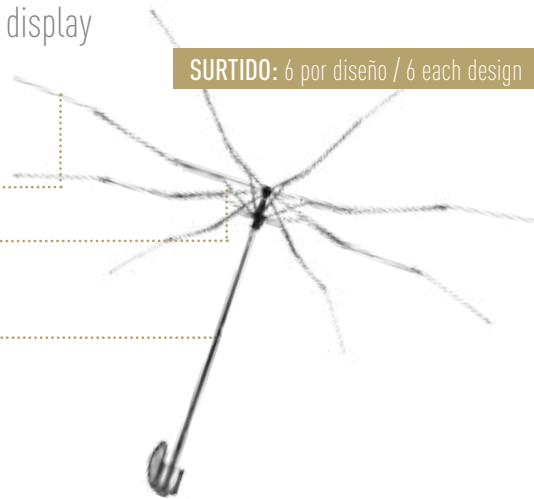

### UMBRELLA STYLE

48cm x 8 varillas/ribs

Apertura **MANUAL** / Manual Opening

83,5cm diámetro (sin incluir topes)