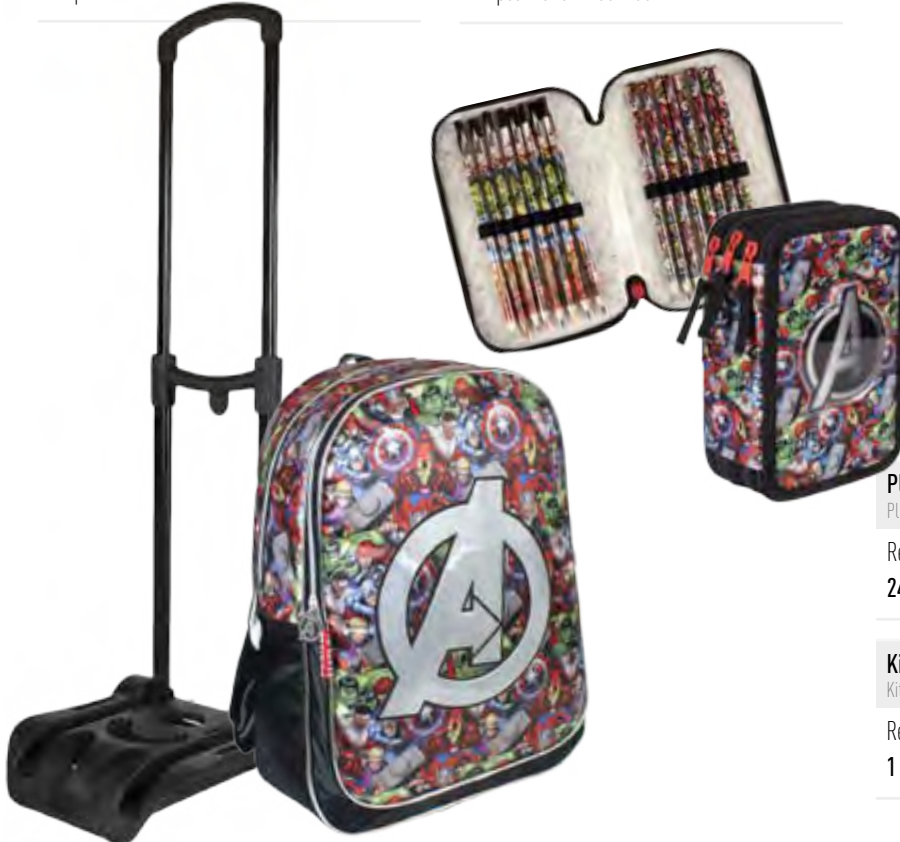

Plumier 3 pisos con accesorios

Plumier 3 layers with accessories

Ref: 2700000154

24 pcs - 125 x 195 x 65 mm

Kit mochila + carro

Kit backpack + trolley

Ref: 2100001109

1 pcs - 310 x 420 x 130 mm