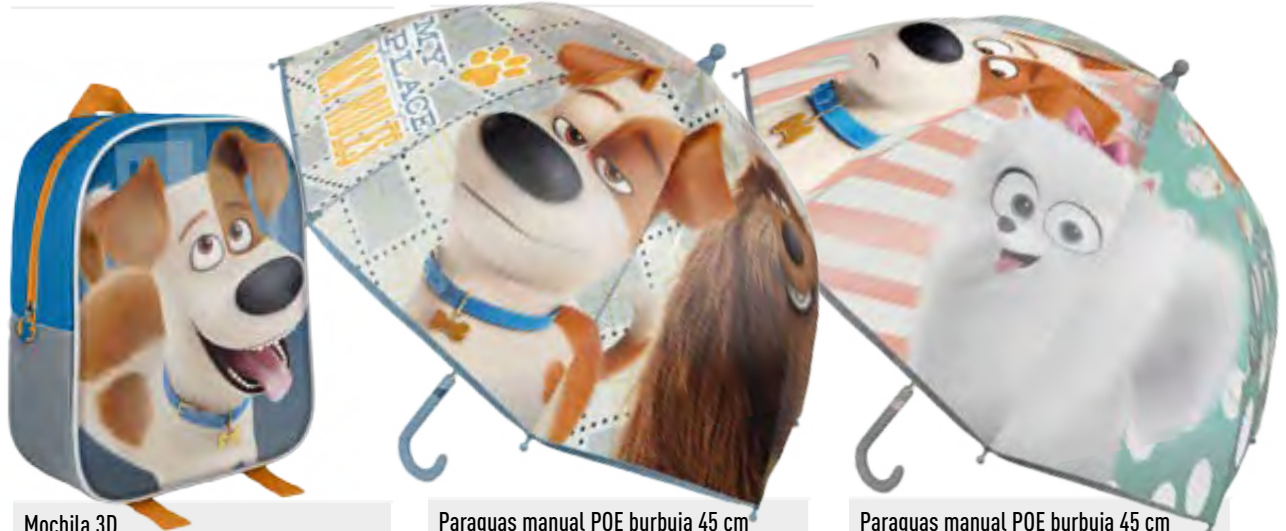

Mochila 3D
3D Backpack

Ref: 2100001564
12 pcs - 250 x 310 x 100 mm

Paraguas manual POE burbuja 45 cm
Manual POE umbrella bubble shape 45 cm

Ref: 2400000316
2/24 pcs - 45 cm x 8 varillas/ribs

Paraguas manual POE burbuja 45 cm
Manual POE umbrella bubble shape 45 cm

Ref: 2400000317
2/24 pcs - 45 cm x 8 varillas/ribs