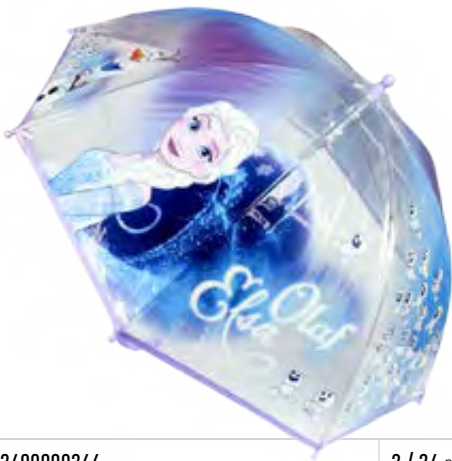

Ref: 2400000266

2 / 24 pcs