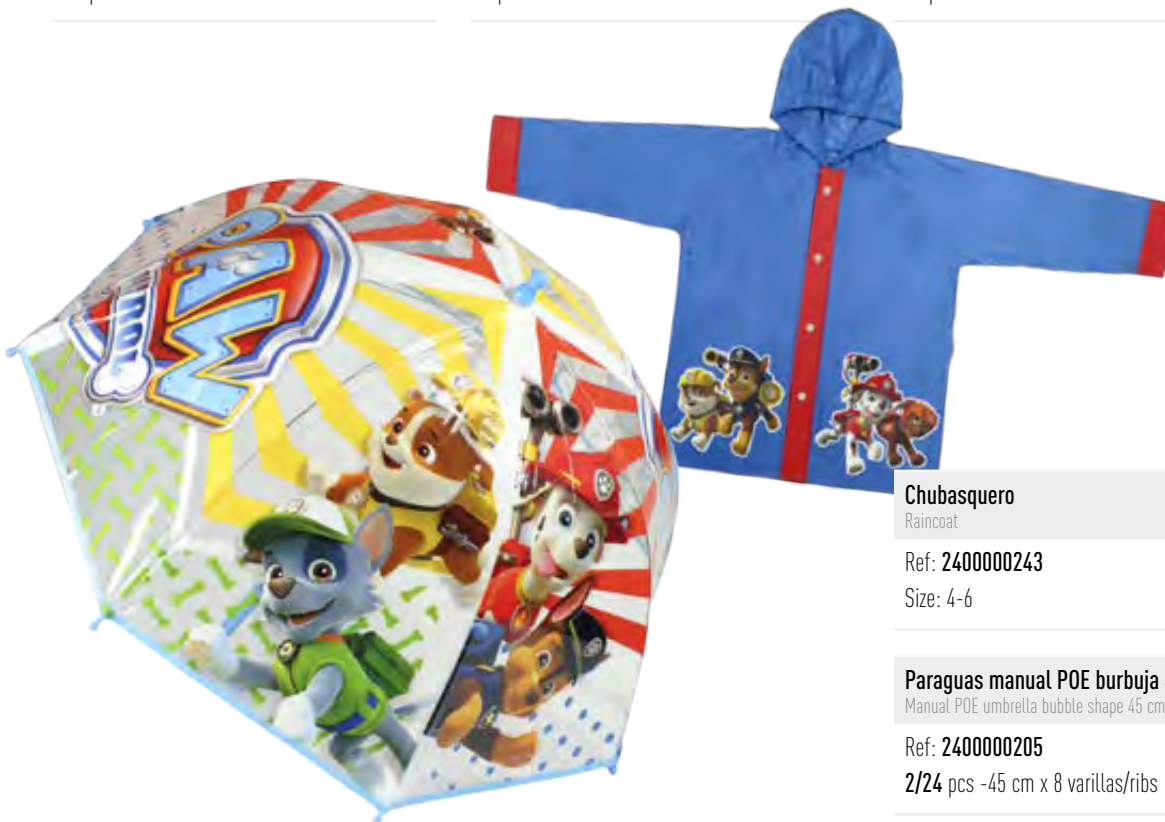

Chubasquero

Raincoat

Ref: 2400000243

2 / 24 pcs

Size: 4-6

Assort: 1-1

Paraguas manual POE burbuja 45 cm

Manual POE umbrella bubble shape 45 cm

Ref: 2400000205

2/24 pcs -45 cm x 8 varillas/ribs