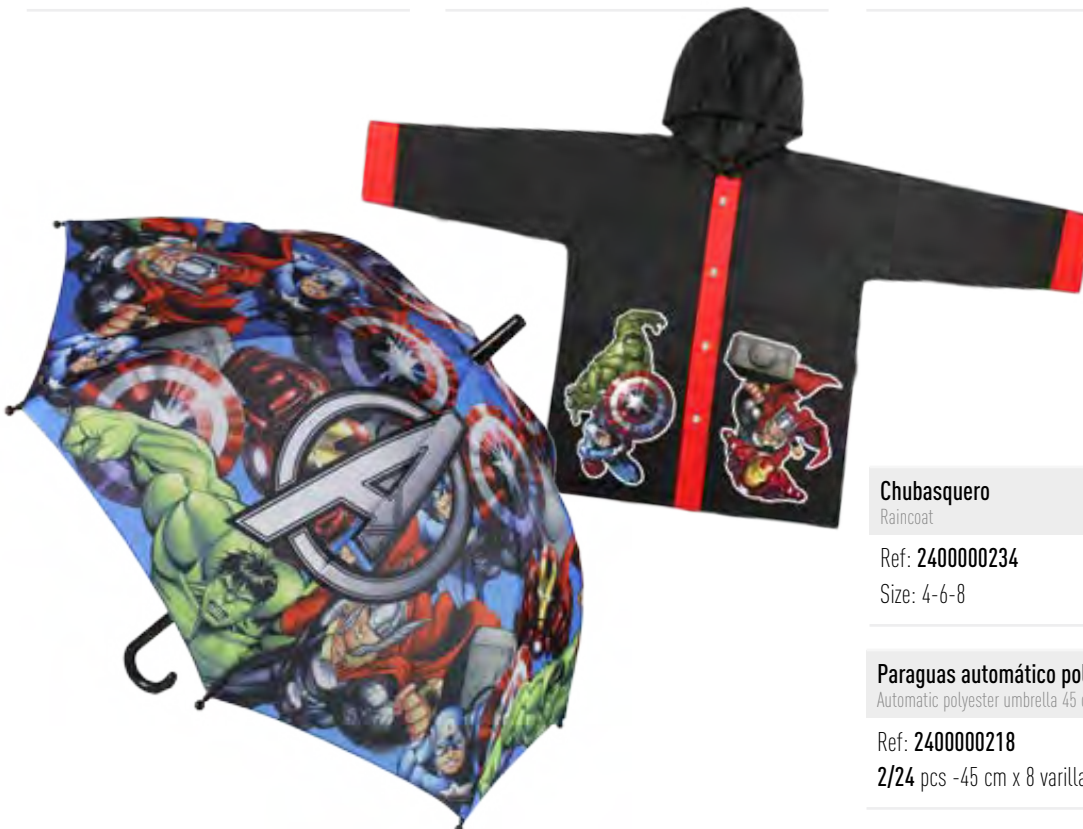

Chubasquero

Raincoat

Ref: 2400000234

2 / 24 pcs

Size: 4-6-8

Assort: 1-1-1

Paraguas automático polyester 45 cm

Automatic polyester umbrella 45 cm

Ref: 2400000218

2/24 pcs - 45 cm x 8 varillas/ribs