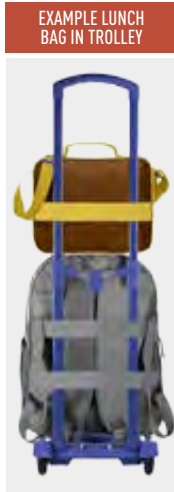

BOLSAS Y MOCHILAS

Bags and Backpacks

PORTAMERIENDA TÉRMICO EVA 3D

3D Insulated lunch shoulder bag

Composition

Size

Body: Polyester Front: EVA ethylene Inside: white lining PEVA thermal filling PE foam	235 X 195 X 80 mm