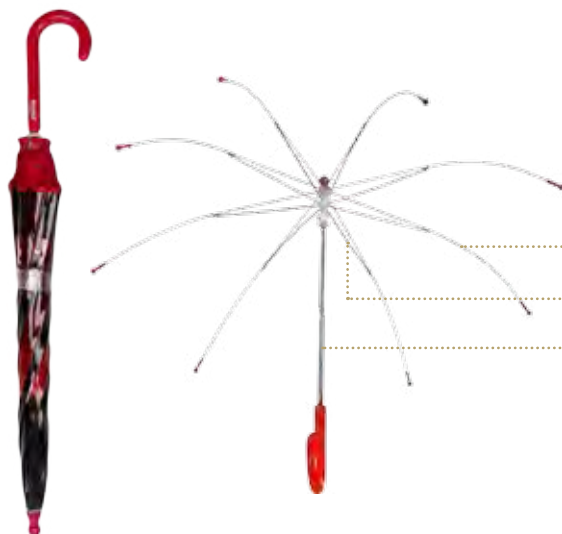

Manual POE Umbrella 42 cm

42cm

UMBRELLA STYLE

42cm x 8 varillas/ribs

Apertura MANUAL / Manual Opening

74cm diámetro (sin incluir topes)

MATERIAL

POE 0,8mm thickness con polyester pipping