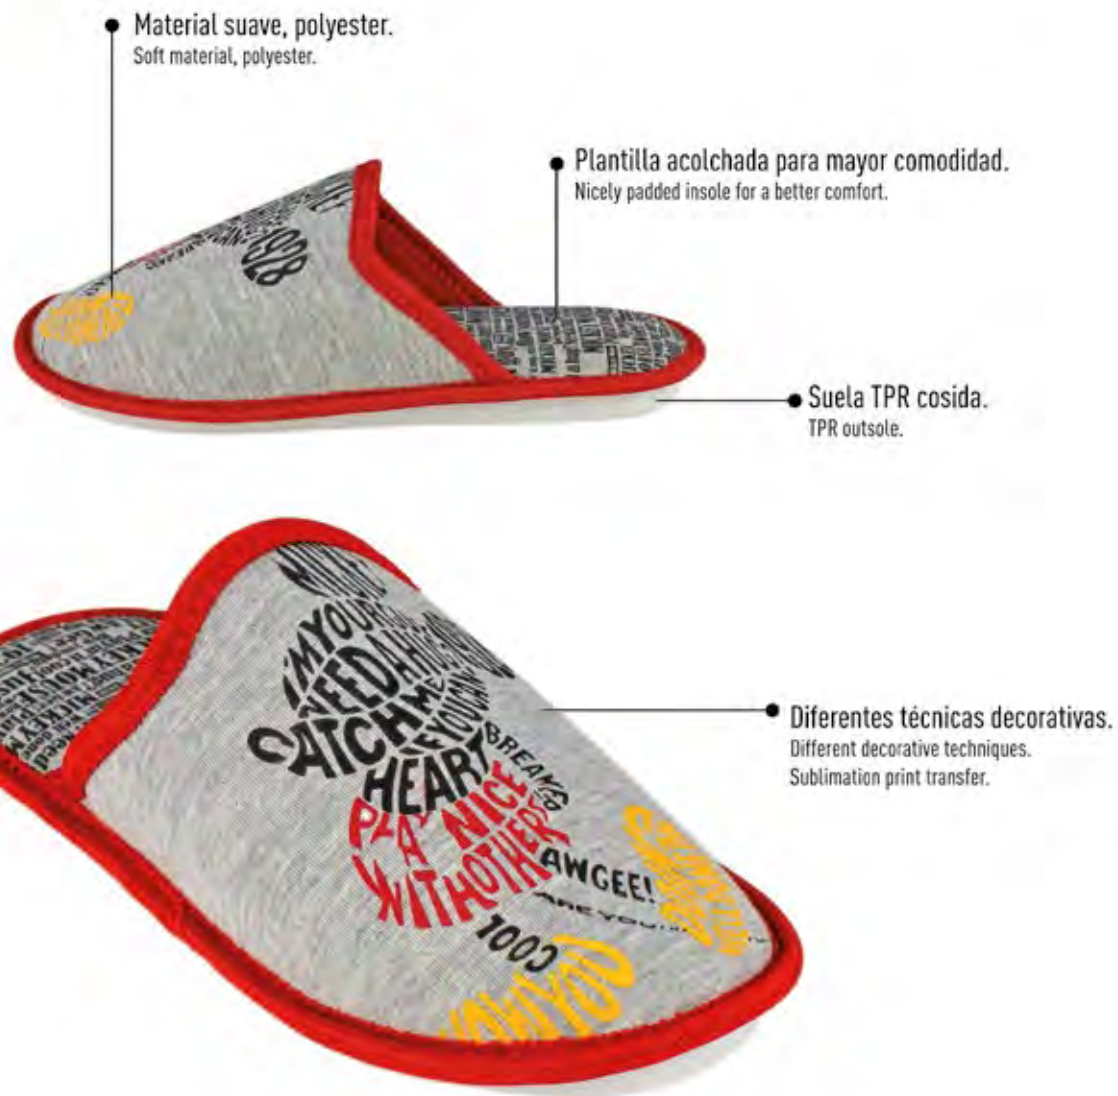

Ref: 2300000337

12 pcs

SIZE	28/29	30/31	32/33	34/35
UNDS	1	2	2	1

Packaging: Caja / Box

ABIERTA

OPEN LOW CUT SLIPPERS

MODELO JUVENIL - C

CALZADO Footwear