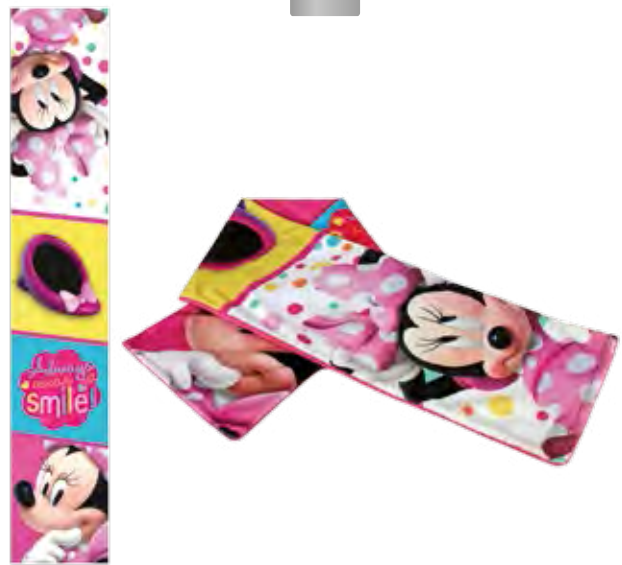

Ref: 2202-1147 Medida/Size 17,5cm x 115cm

4 pcs / 24 pcs