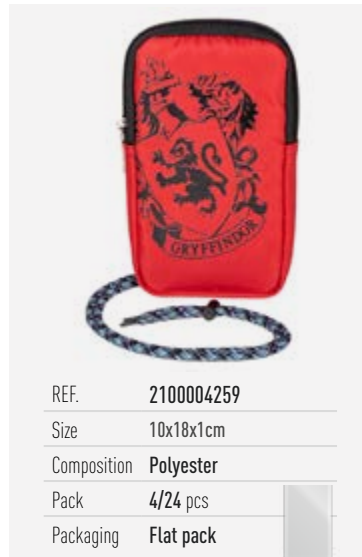

REF.	2100004266
Size	36 x 39 cm
Composition	35%cotton 65%polyester
Pack	12 pcs
Packaging	Flat pack

BOLSO PORTAMÓBIL / MOBILEPHONE SHOULDERBAG

CALZADO INFANTIL (18 MESES-14 AÑOS)
KIDS SHOES (18 MONTHS-14 YEARS)