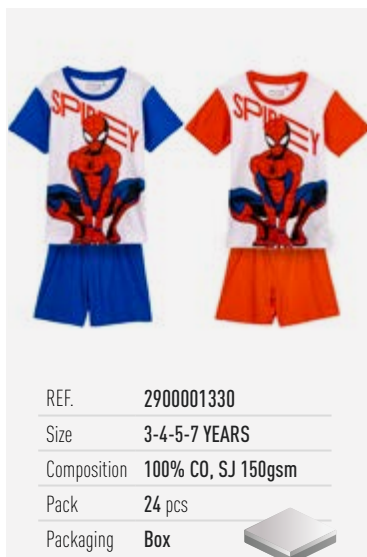

PIJAMA / PYJAMA