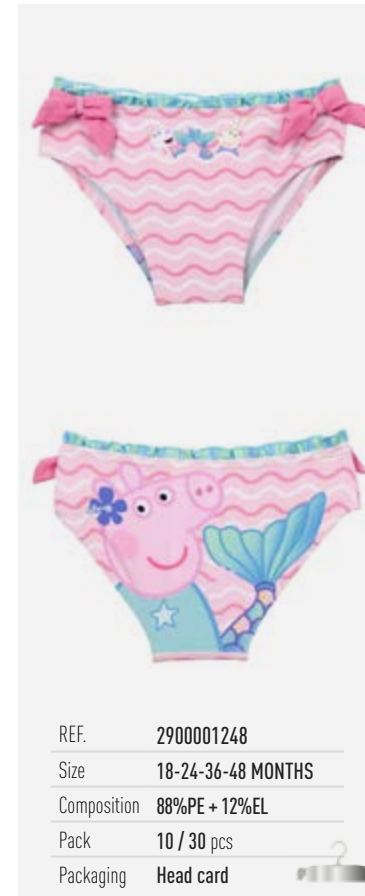

CULETÍN / BRIEFS

NEW

REF.	2900002070
Size	2-3-4-5-6 YEARS
Composition	85%PE + 15%EL
Pack	12/ 24 pcs
Packaging	Head card 

REF.	2900001246
Size	18-24-36-48 MONTHS
Composition	88%PE + 12%EL
Pack	10 / 30 pcs
Packaging	Head card 