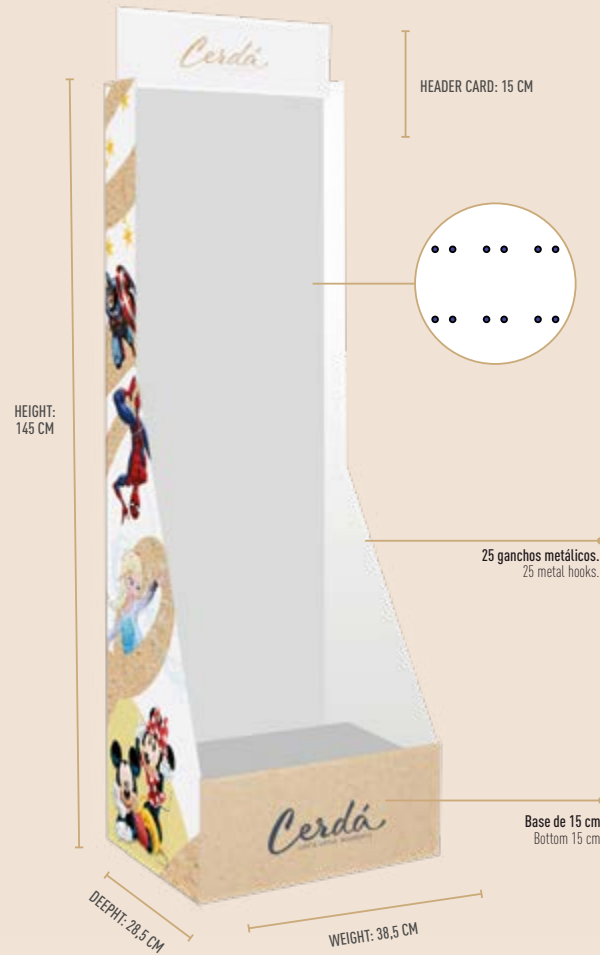

REF. 2600001944
Size kids
Composition PC/Acrylic
Pack 24 / 48 pcs
Packaging DISPLAY

EXPOSITOR CARTÓN CARDBOARD DISPLAY

EXPOSITOR / DISPLAY:

REFERENCE:	9800000000
COMPOSITION:	CARDBOARD: strengthened B flute 350g CCNB + Gloss finished HOOK: plastic (36 pcs - 25 CM)
MEASURES	38,5 x 160 x 28,5 CM

25 CM / 9 INCHES: 4/6 PRODUCTS

NEW

POSIBLE CONTENIDO / POSSIBLE CONTENT:

PRODUCT	MEASURES WITH PACKAGING	UDS HOOK
SET GORRA+GAFAS/ CAP+SUNGLASSES SET	18 x27 cm	6
CARTERA +GAFAS/ WALLET+SUNGLASSES	18 x27 cm	6
BEAUTY+GAFAS/ BEAUTY +SUNGLASSES	18 x27 cm	6