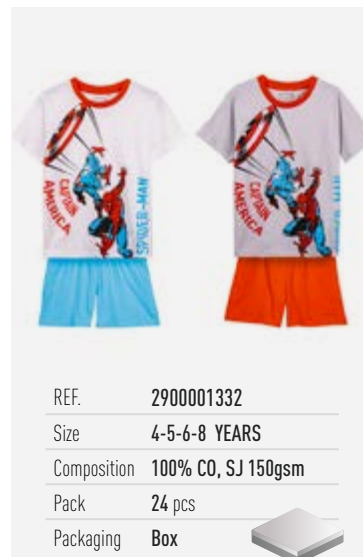

PIJAMA / PYJAMA