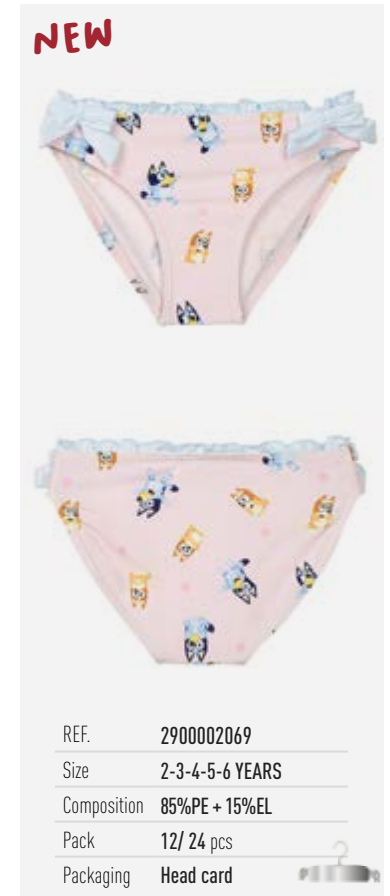

CULETÍN / BRIEFS

NEW

REF.	2900002070
Size	2-3-4-5-6 YEARS
Composition	85%PE + 15%EL
Pack	12/ 24 pcs
Packaging	Head card 

REF.	2900001246
Size	18-24-36-48 MONTHS
Composition	88%PE + 12%EL
Pack	10 / 30 pcs
Packaging	Head card 