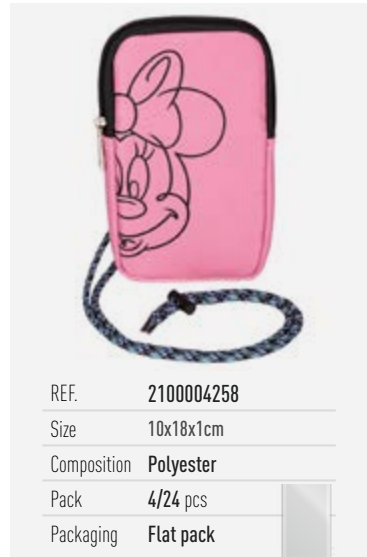

REF.	2100004266
Size	36 x 39 cm
Composition	35%cotton 65%polyester
Pack	12 pcs
Packaging	Flat pack

BOLSO PORTAMÓBIL / MOBILEPHONE SHOULDERBAG

CALZADO INFANTIL (18 MESES-14 AÑOS)
KIDS SHOES (18 MONTHS-14 YEARS)