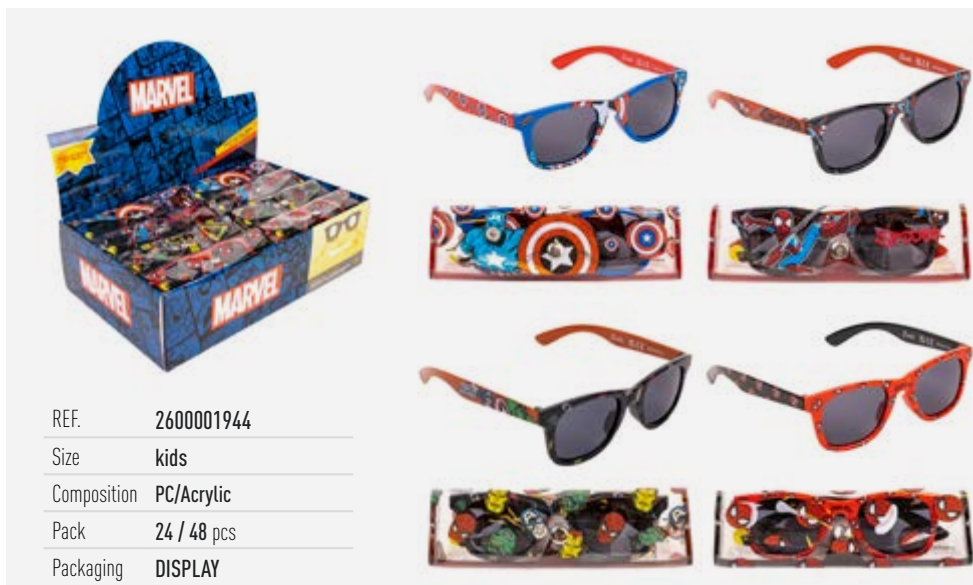

REF. 2600001944
Size kids
Composition PC/Acrylic
Pack 24 / 48 pcs
Packaging DISPLAY