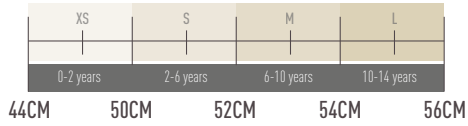

TEXTIL Textile

Size guide

GORRA NEW ERA SUPER PREMIUM BORDADO 3D NEW ERA fashion style Premium Cap 3D embroidery.

58 CM

Composition	Size	Unds	Packaging
Según modelo / According model	58 cm	2	Hanger-hook