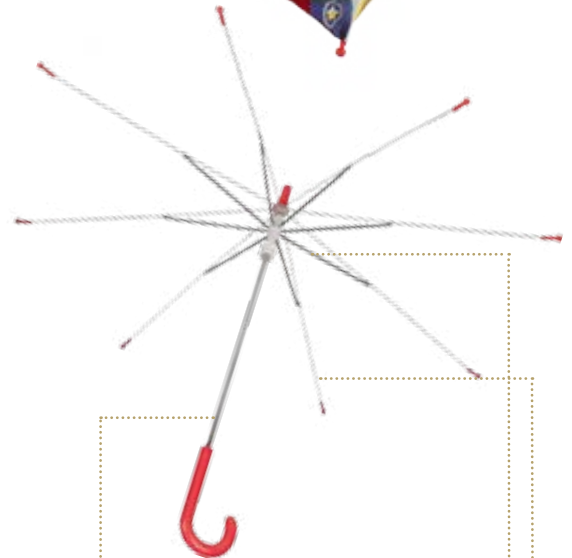

PARAGUAS POLYESTER Polyester Umbrella

PARAGUAS MANUAL 42CM - DISPLAY 20 PCS

Manual Umbrella 42 cm in display 20 pcs

UMBRELLA STYLE

42cm x 8 varillas/ribs
Apertura MANUAL / Manual Opening
74cm diámetro (sin incluir topes)
DISPLAY

MATERIAL

Polyester 190T real

DISPLAY

Ref: 2400000282	20 pcs
Medidas / Measures	23,5 x 68 CM
Surtido / Assortment	5 por diseño / 5 each design

FRAME

Varillas / Ribs	Round Metal 1,7mm
Rayos / Stretchers	Round Metal 2,0 mm
Tubo / ShaftTube	Tubo metálico Alta resistencia / High Resistance Metallic Tube 35T // ChromeMetal // 8mm diámetro