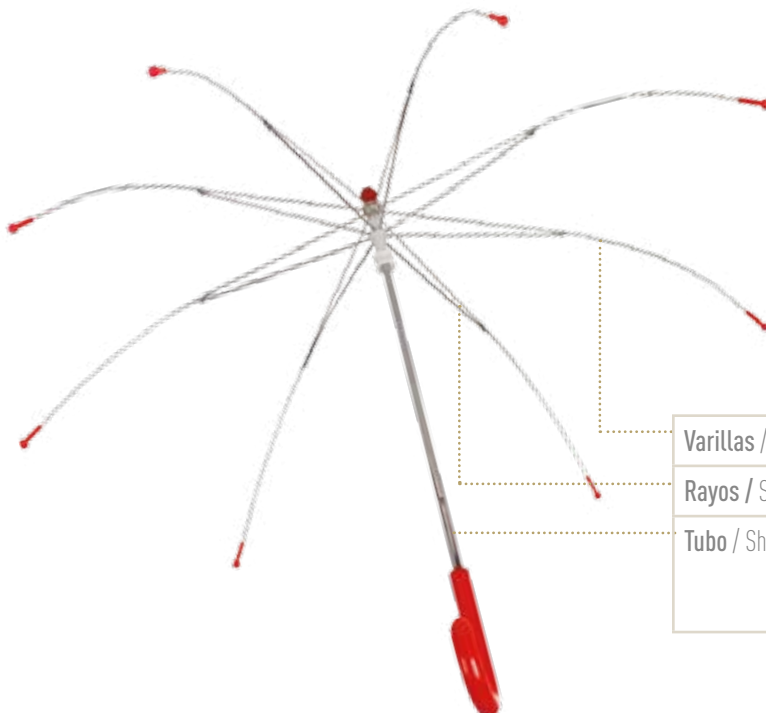

Varillas / Ribs	Round Metal 1,7mm
Rayos / Stretchers	Round Metal 2,0 mm
Tubo / ShaftTube	Tubo metálico Alta resistencia / High Resistance Metallic Tube 35T // ChromeMetal // 8mm diámetro