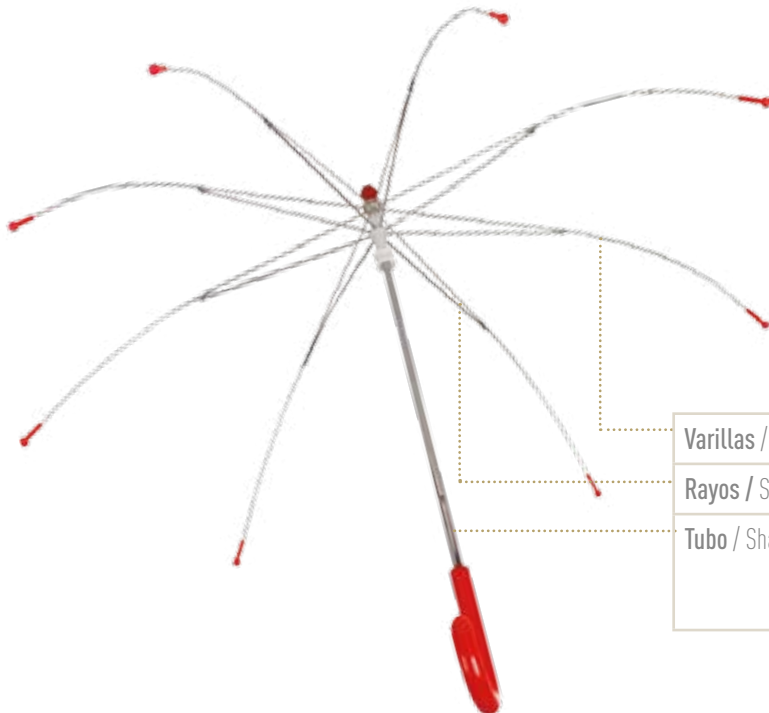

FRAME

Varillas / Ribs	Round Metal 1,7mm
Rayos / Stretchers	Round Metal 2,0 mm
Tubo / ShaftTube	Tubo metálico Alta resistencia / High Resistance Metallic Tube 35T // ChromeMetal // 8mm diámetro