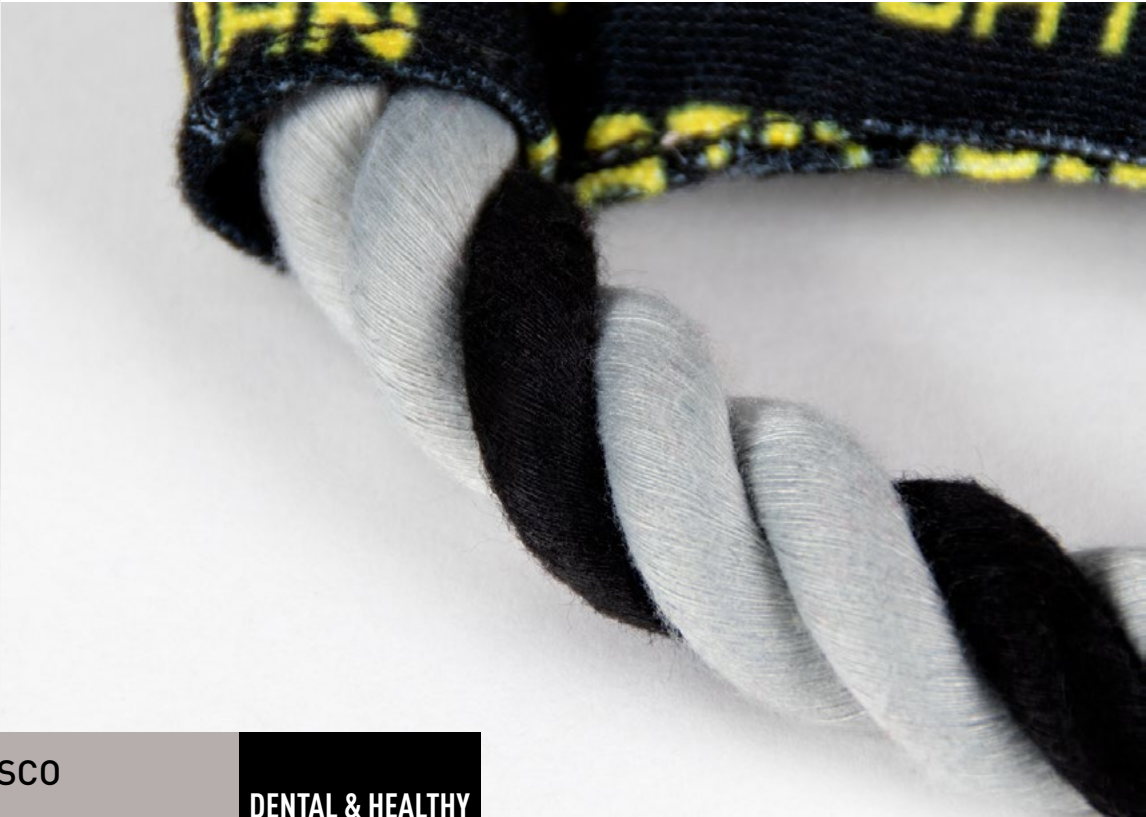

CUERDA DENTAL DISCO
DISCO ROPE

DENTAL & HEALTHY

4.1.

CUERDA DENTAL DISCO
Disco rope

DENTAL & HEALTHY

COMPOSITION:

100%polyester canvas (cord+filling+whistle)

CARACTERÍSTICAS / FEATURES: