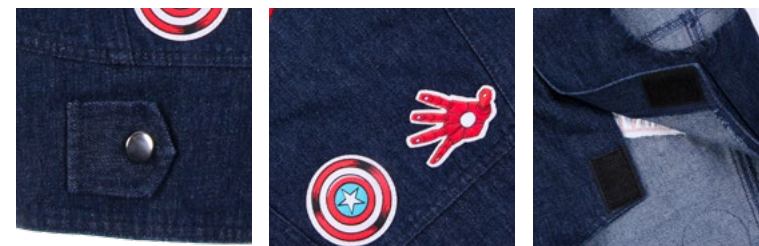

CARACTERÍSTICAS / FEATURES:

TRANSPIRABLE
BREATHABLE

PACKAGING:

HANGER with size sticker

PACKING:

OUTER
20 pcs

Parches bordados
Embroidered patches

Triple velcro para
mayor sujeción
3 velcro closures to ensure a better fit