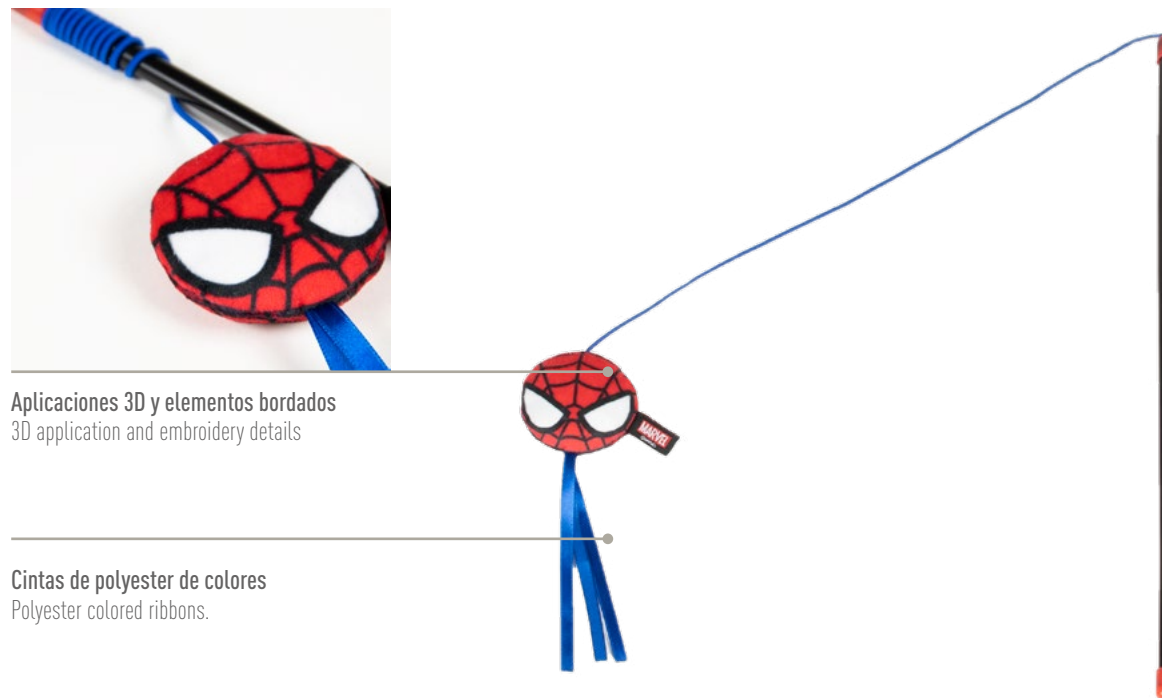

Juguete peluche con cintas y cuerda elástica, con papel crunch en interior del peluche. Varita de plástico.

Stuffed toy with ribbons and elastic rope, with crunch paper inside the stuffed animal. Plastic wand.

Divertido juguete para GATO. Aporta beneficios para mantener al gato saludable ya que es ideal para que haga ejercicio y se divierta.
Fun toy for CAT. It provides benefits to keep the cat healthy since it is ideal for exercising and having fun, at the same time it encourages their instincts.

Juguete de textura suave.

Soft texture toy.