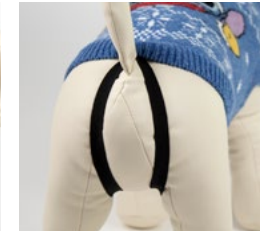

CARACTERÍSTICAS / FEATURES:

LIGERO
LIGHTWEIGHT

TRANSPIRABLE
BREATHABLE

ELÁSTICO
ELASTIC

TÉRMICO
WARM AND COSY