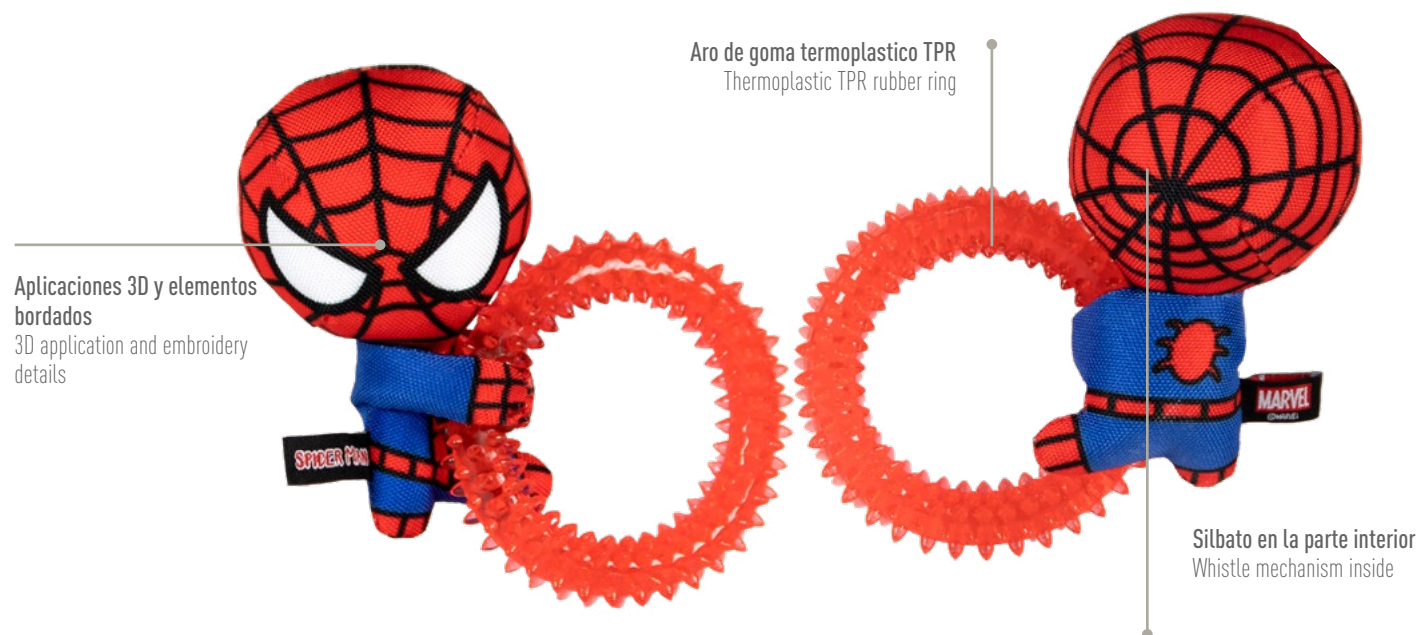

4.3. MORDEDOR DENTAL ARO

Chewing ring TPR toy

DENTAL & HEALTHY

COMPOSITION:

100% polyester canvas (filling+whistle)
TPR dog chews

SIZE AND REFERENCES:

SIZE	REFERENCE
10 x 18,5 x 6 CM	2800000454

PACKAGING:

HEADER CARD: 13x10 CM

PACKING:

INNER
4 pcs

OUTER
24 pcs

CARACTERÍSTICAS / FEATURES:

RESISTENTE
RESISTANT

CON SONIDO
WITH SOUND

SALUDABLE
HEALTHY

HIGIENE DENTAL
DENTAL HYGIENE

JUJUETE ARO DE TPR + PELUCHE CON TEJIDO REFORZADO CON SONIDO
CHEWING RING TPR TOY + PLUSH TOY WITH REINFORCED FABRIC AND SOUND

Goma termoplastico TPR: Limpia dientes y masajea la encía, ideal para una correcta higiene dental.

TPR thermoplastic rubber: Cleans teeth and massages the gums, ideal for proper dental hygiene.

Tejido Oxford (imitación nylon) de alta calidad: resistente con un buen agarre.

High quality Oxford fabric (imitation nylon): strong fabric with a good grip.

Divertido juguete para perro, ideal para jugar a buscar y recoger. Aporta beneficios para mantener al perro saludable ya que es ideal para que haga ejercicio y se divierta.

Fun dog toy, ideal for pulling and throwing games. It helps keeping the dog healthy, since it is ideal for exercising and having fun.