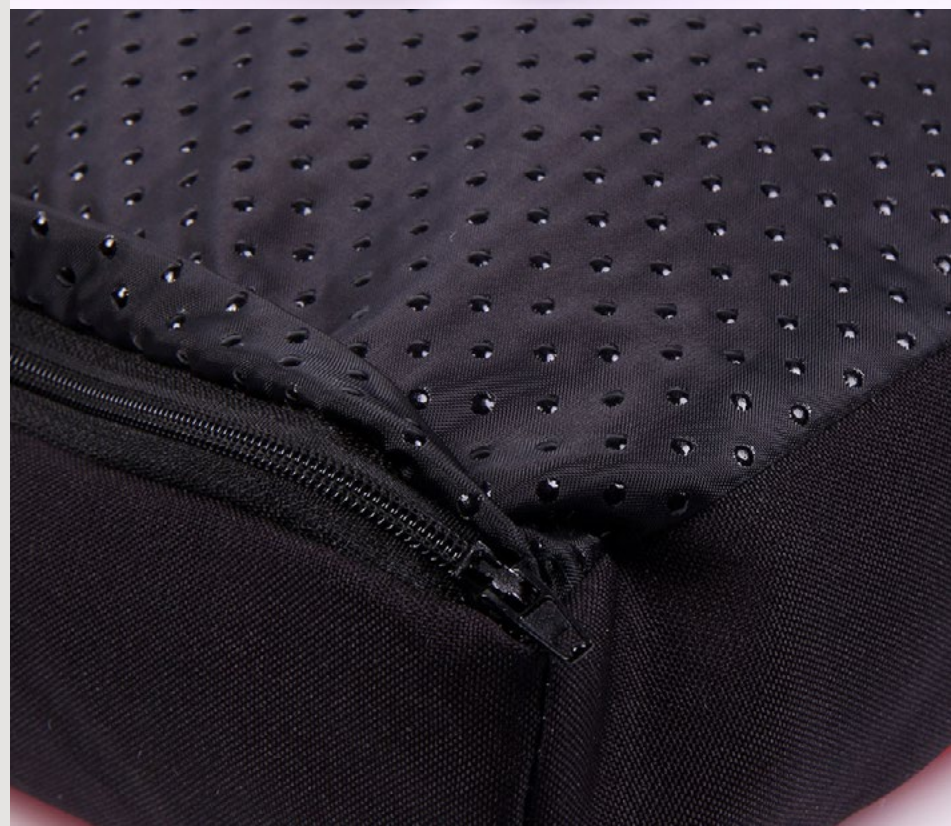

COLCHÓN PARA MASCOTAS
PET MATTRESS BED

S

M