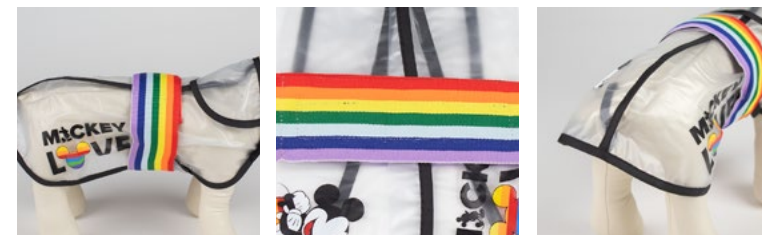

SIZE AND REFERENCES:

SIZE	REFERENCE	LENGTH	CHEST
M	2800000749	35 cm	58-64 cm

PACKAGING:
HANGER with size sticker

Banda con velcro para
ajustar mejor
Velcro Band to ensure a better and
adjusting fit

PACKING: