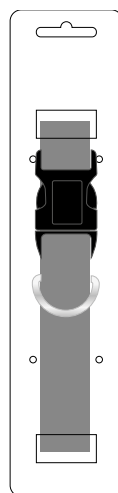

PACKAGING:
Strong blister with plastic hook