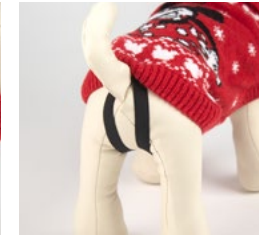

CARACTERÍSTICAS / FEATURES:

LIGERO
LIGHTWEIGHT

TRANSPIRABLE
BREATHABLE

ELÁSTICO
ELASTIC

TÉRMICO
WARM AND COSY