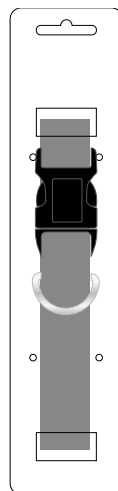

PACKAGING:
Strong blister with plastic hook