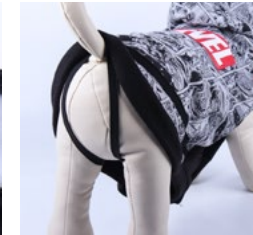

2.2. SUDADERA PARA PERRO Dog sweatshirt

COMPOSITION:
CVC 65%POLYESTER 35% COTTON

CARACTERÍSTICAS / FEATURES:

LIGERO
LIGHT WEIGHT

TRANSPIRABLE
BREATHABLE

ELÁSTICO
ELASTIC

TÉRMICO
THERMO-REGULABLE, COSY
AND WARM.

SIZE AND REFERENCES:

SIZE	REFERENCE	LENGTH	CHEST
XXS	2800000143	22 cm	32-42 cm
XS	2800000144	28 cm	42-50 cm
S	2800000145	32 cm	50-58 cm