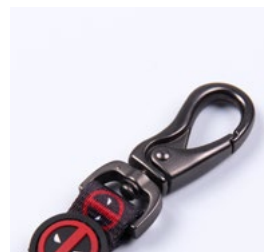

Reversible leash for dogs

COMPOSITION:
100% polyester nylon

SIZE AND REFERENCES:

SIZE	REFERENCE	WIDTH	LENGTH
S	2800000733	15 mm	120 cm
M	2800000848	20 mm	100 cm

CARACTERÍSTICAS / FEATURES:

Mosquetón resistente y duradero.
Strong and durable metallic carabiner.