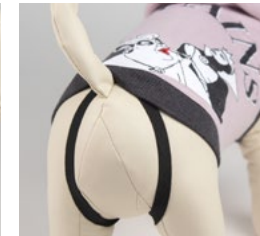

PACKAGING:

HANGER with size sticker

PACKING:

OUTER
20 pcs

Puños elásticos para ajustar mejor
Elastic cuff for better fit.

Triple velcro para mayor sujeción
3 Velcro closures to ensure a better fit.

Elastico para piernas
Elastic cuffs on the coat and legs to ensure better fit.