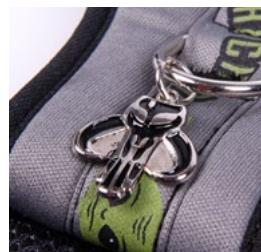

CARACTERÍSTICAS / FEATURES:

Enganche de metal resistente para correa o para añadir un flasher.
Strong Metallic Buckle for the leash and to add a flasher.

Detalle decorativo de goma. Decorative patch made of soft rubber.