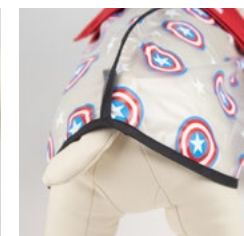

CARACTERÍSTICAS / FEATURES:

LIGERO
LIGHT WEIGHT

IMPERMEABLE
WATERPROOF

AJUSTABLE
ADJUSTABLE

Banda con velcro para
ajustar mejor
Velcro Band to ensure a better and
adjusting fit