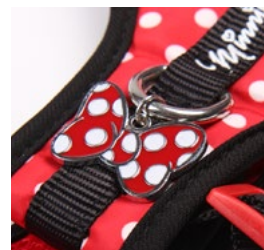

1.2. ARNÉS PARA PERROS

Harness for dogs

Minnie Mouse

COMPOSITION:
100% polyester nylon

SIZE AND REFERENCES:

SIZE	REFERENCE	NECK	CHEST
XXS/XS	2800000247	24 cm	29-41 cm
M/L	2800000250	48 cm	60-95 cm

CARACTERÍSTICAS / FEATURES: