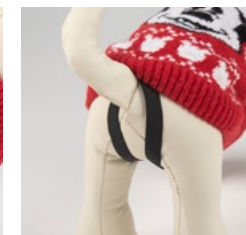

2.5.

JERSEY NAVIDEÑO PARA PERRO Dog christmas sweater

COMPOSITION:

TRICOT: 50% POLYESTER+ 45% ACRYLIC+5% WOOL

CARACTERÍSTICAS / FEATURES:

LIGERO
LIGHTWEIGHT

TRANSPIRABLE
BREATHABLE

ELÁSTICO
ELASTIC

TÉRMICO
WARM AND COSY

SIZE AND REFERENCES:

SIZE	REFERENCE	LENGTH	CHEST
XXS	2800000665	17 cm	24-30 cm
XS	2800000665	21 cm	30-34 cm
S	2800000665	23 cm	34-38 cm
M	2800000665	25 cm	38-42 cm