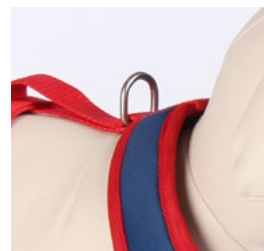

PACKAGING:
Strong blister with plastic hook

PACKING:

INNER
4 pcs

OUTER
24 pcs

CARACTERÍSTICAS / FEATURES:

Enganche de metal resistente para correa o para añadir un flasher.
Strong Metallic Buckle for the leash and to add a flasher.