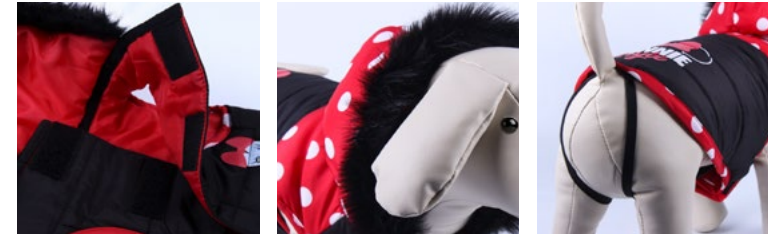

100% POLYESTER

SIZE AND REFERENCES:

SIZE	REFERENCE	LENGTH	CHEST
XXS	2800000163	22 cm	32-42 cm
M	2800000166	36 cm	58-66 cm

CARACTERÍSTICAS / FEATURES:

LIGERO
LIGHTWEIGHT

ELÁSTICO
ELASTIC

TÉRMICO
THERMO-REGULABLE, COSY
AND WARM.