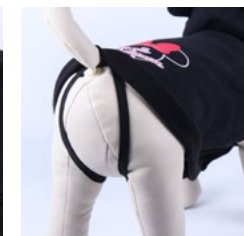

2.2. SUDADERA PARA PERRO

Dog sweatshirt

Minnie Mouse

COMPOSITION:

CVC 65%POLYESTER 35% COTTON

SIZE AND REFERENCES:

SIZE	REFERENCE	LENGTH	CHEST
XXS	2800000135	22 cm	32-42 cm
S	2800000137	32 cm	50-58 cm
M	2800000138	36 cm	58-66 cm

PACKAGING:

HANGER with size sticker

PACKING:

OUTER
20 pcs

CARACTERÍSTICAS / FEATURES:

LIGERO
LIGHT WEIGHT

TRANSPIRABLE
BREATHABLE

ELÁSTICO
ELASTIC

TÉRMICO
THERMO-REGULABLE, COSY
AND WARM.

Aplicaciones en 3D sobre la capucha.
3d applications on hood.

Puños elásticos para ajustar mejor
Elastic cuff for better fit.

Triple velcro para mayor sujeción
3 Velcro closures to ensure a better fit.

Elastico para piernas
Elastic cuffs on the coat and legs to ensure better fit.

Impresión en serigrafía
Silk print