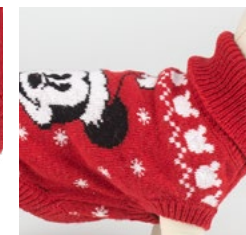

2.5.

JERSEY NAVIDEÑO PARA PERRO Dog christmas sweater

COMPOSITION:

TRICOT: 50% POLYESTER+ 45% ACRYLIC+5% WOOL

CARACTERÍSTICAS / FEATURES:

LIGERO
LIGHTWEIGHT

TRANSPIRABLE
BREATHABLE

ELÁSTICO
ELASTIC

TÉRMICO
WARM AND COSY

SIZE AND REFERENCES:

SIZE	REFERENCE	LENGTH	CHEST
XXS	2800000665	17 cm	24-30 cm
XS	2800000665	21 cm	30-34 cm
S	2800000665	23 cm	34-38 cm
M	2800000665	25 cm	38-42 cm