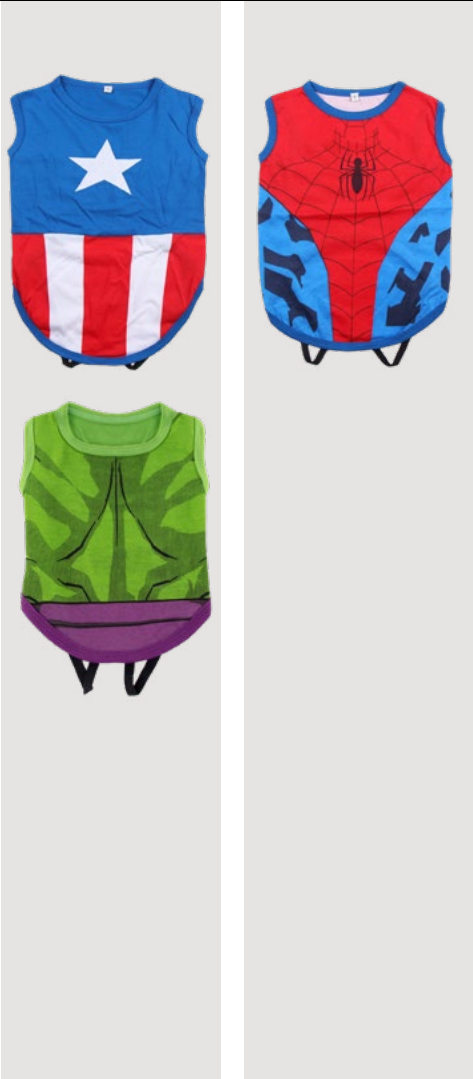

MARVEL
COMICS
AVENGERS
SPIDERMAN