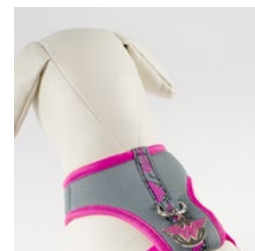

Detalle decorativo.
Decorative detail.