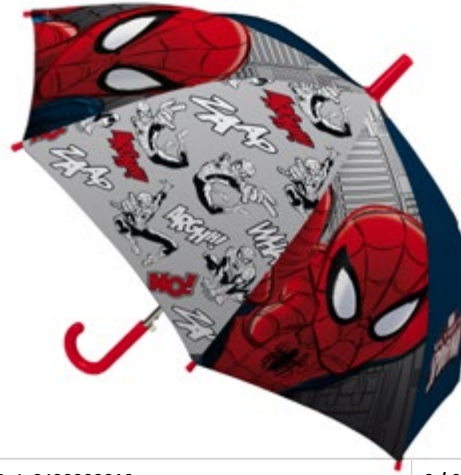

Ref: 2400000219

2 / 24 pcs